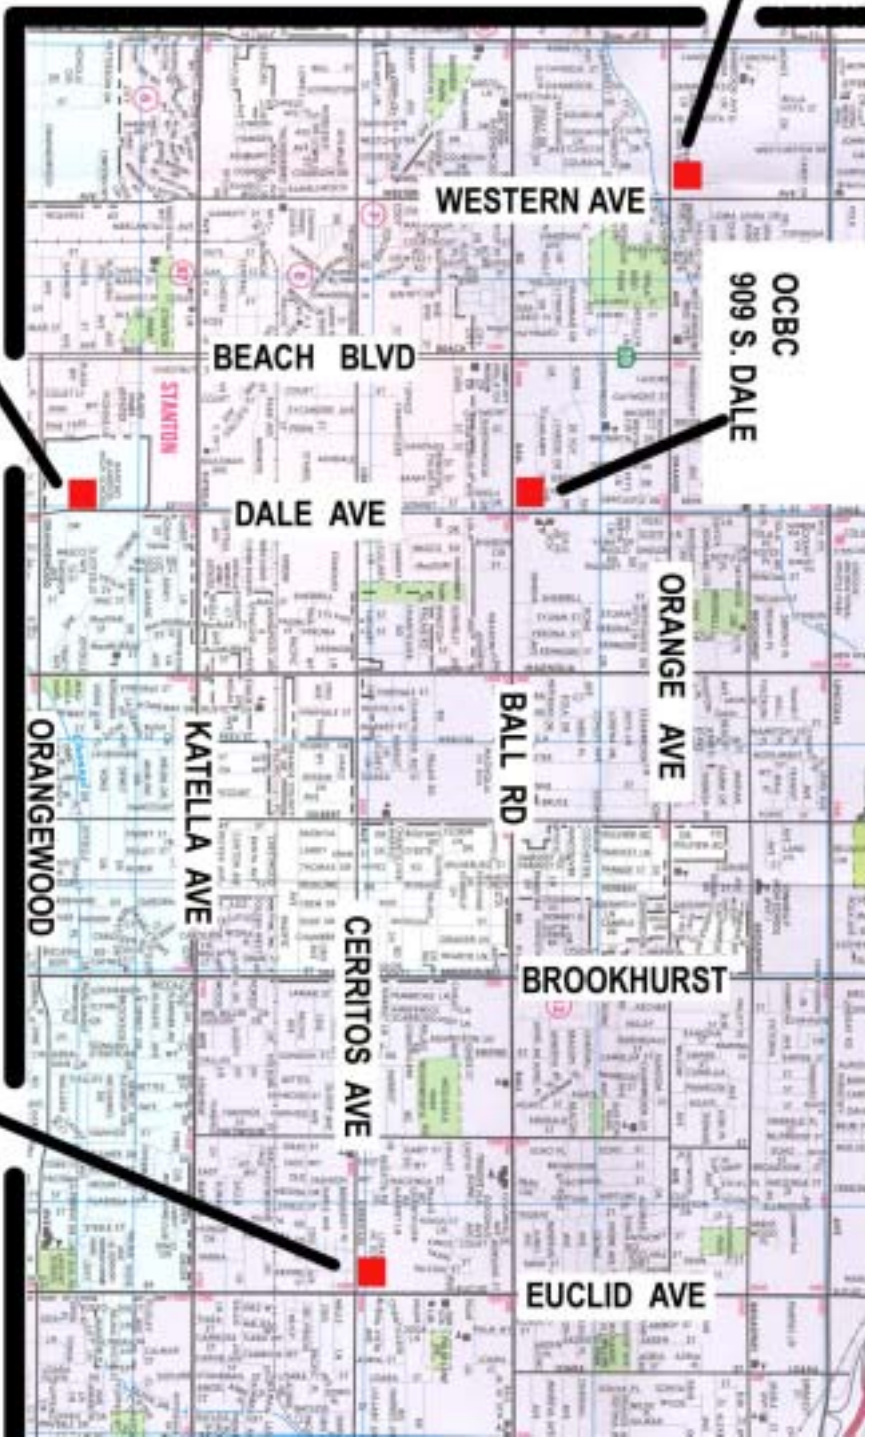

**EDINGER**  
**MCFADDEN**  
**BOLSA AVE**

**WESTERN HS**  
501 S. Western Ave  
Girls gym parking lot off Western  
Boys gym parking lot off Orange

**OCBC**  
909 S. DALE

**RANCHO ALAMITOS HS**  
11351 S. Dale Ave

**LOARA HS**  
1765 W. Cerritos Ave

**MARINA HS**  
15871 Springdale  
Huntington Beach  
Parking lot on Marina Viking Way

**SEYO GYMS**  
**JUNIOR SEASON**  
**2008 - 09**