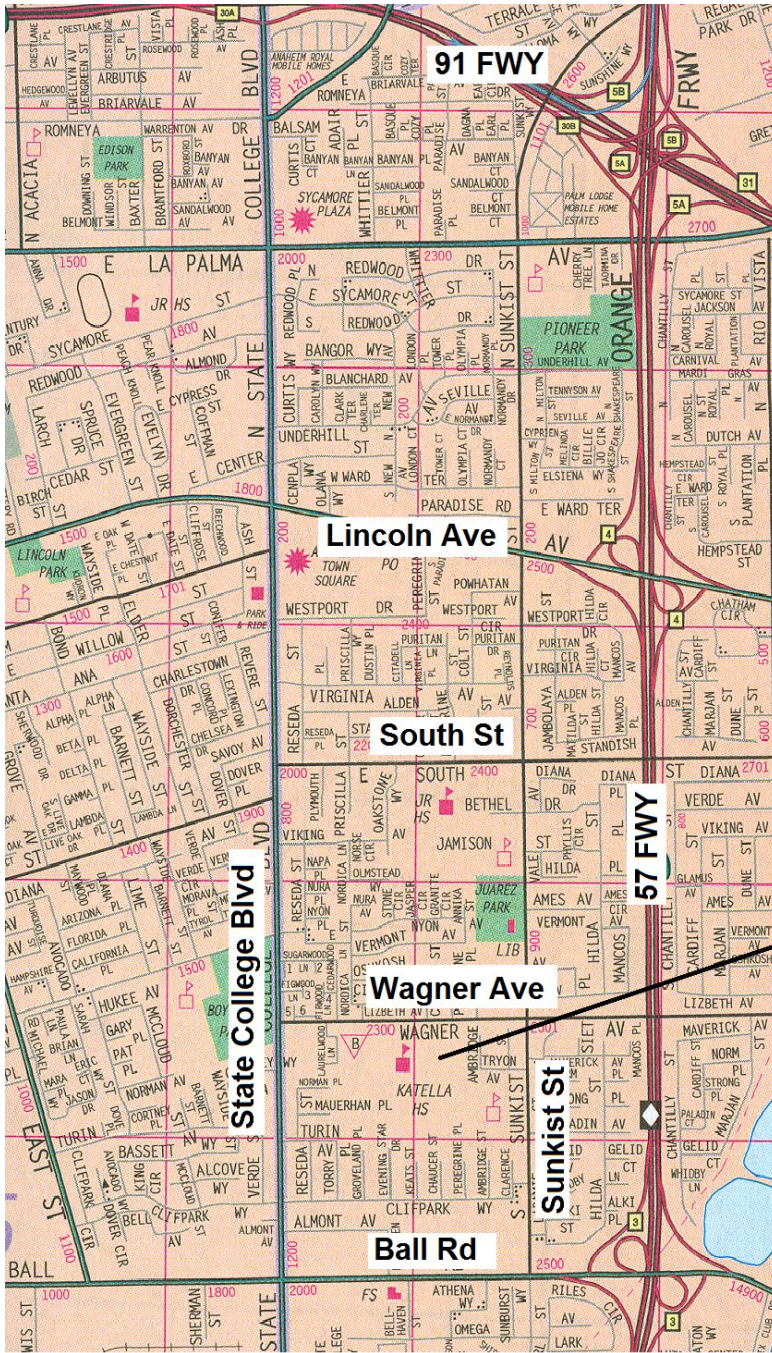

EDINGER
MCFADDEN
BOLSA AVE

MARINA HS
15871 Springdale
Huntington Beach

Parking lot on Marina Viking Way

WESTERN HS
501 S. Western Ave
Girls gym parking lot off Western
Boys gym parking lot off Orange

OCBC
909 S. DALE

RANCHO ALAMITOS HS
11351 S. Dale Ave

LOARA HS
1765 W. Cerritos Ave

SEYO GYMS
JUNIOR SEASON
2008 - 09

91 Fwy

Lincoln Ave

South St

Wagner Ave

Ball Rd

Katella High School
2200 E Wagner Ave
Anaheim

Sunkist St

57 Fwy

ORANGE

FRWY

COLLEGE BLVD

STATE COLLEGE BLVD

STATE